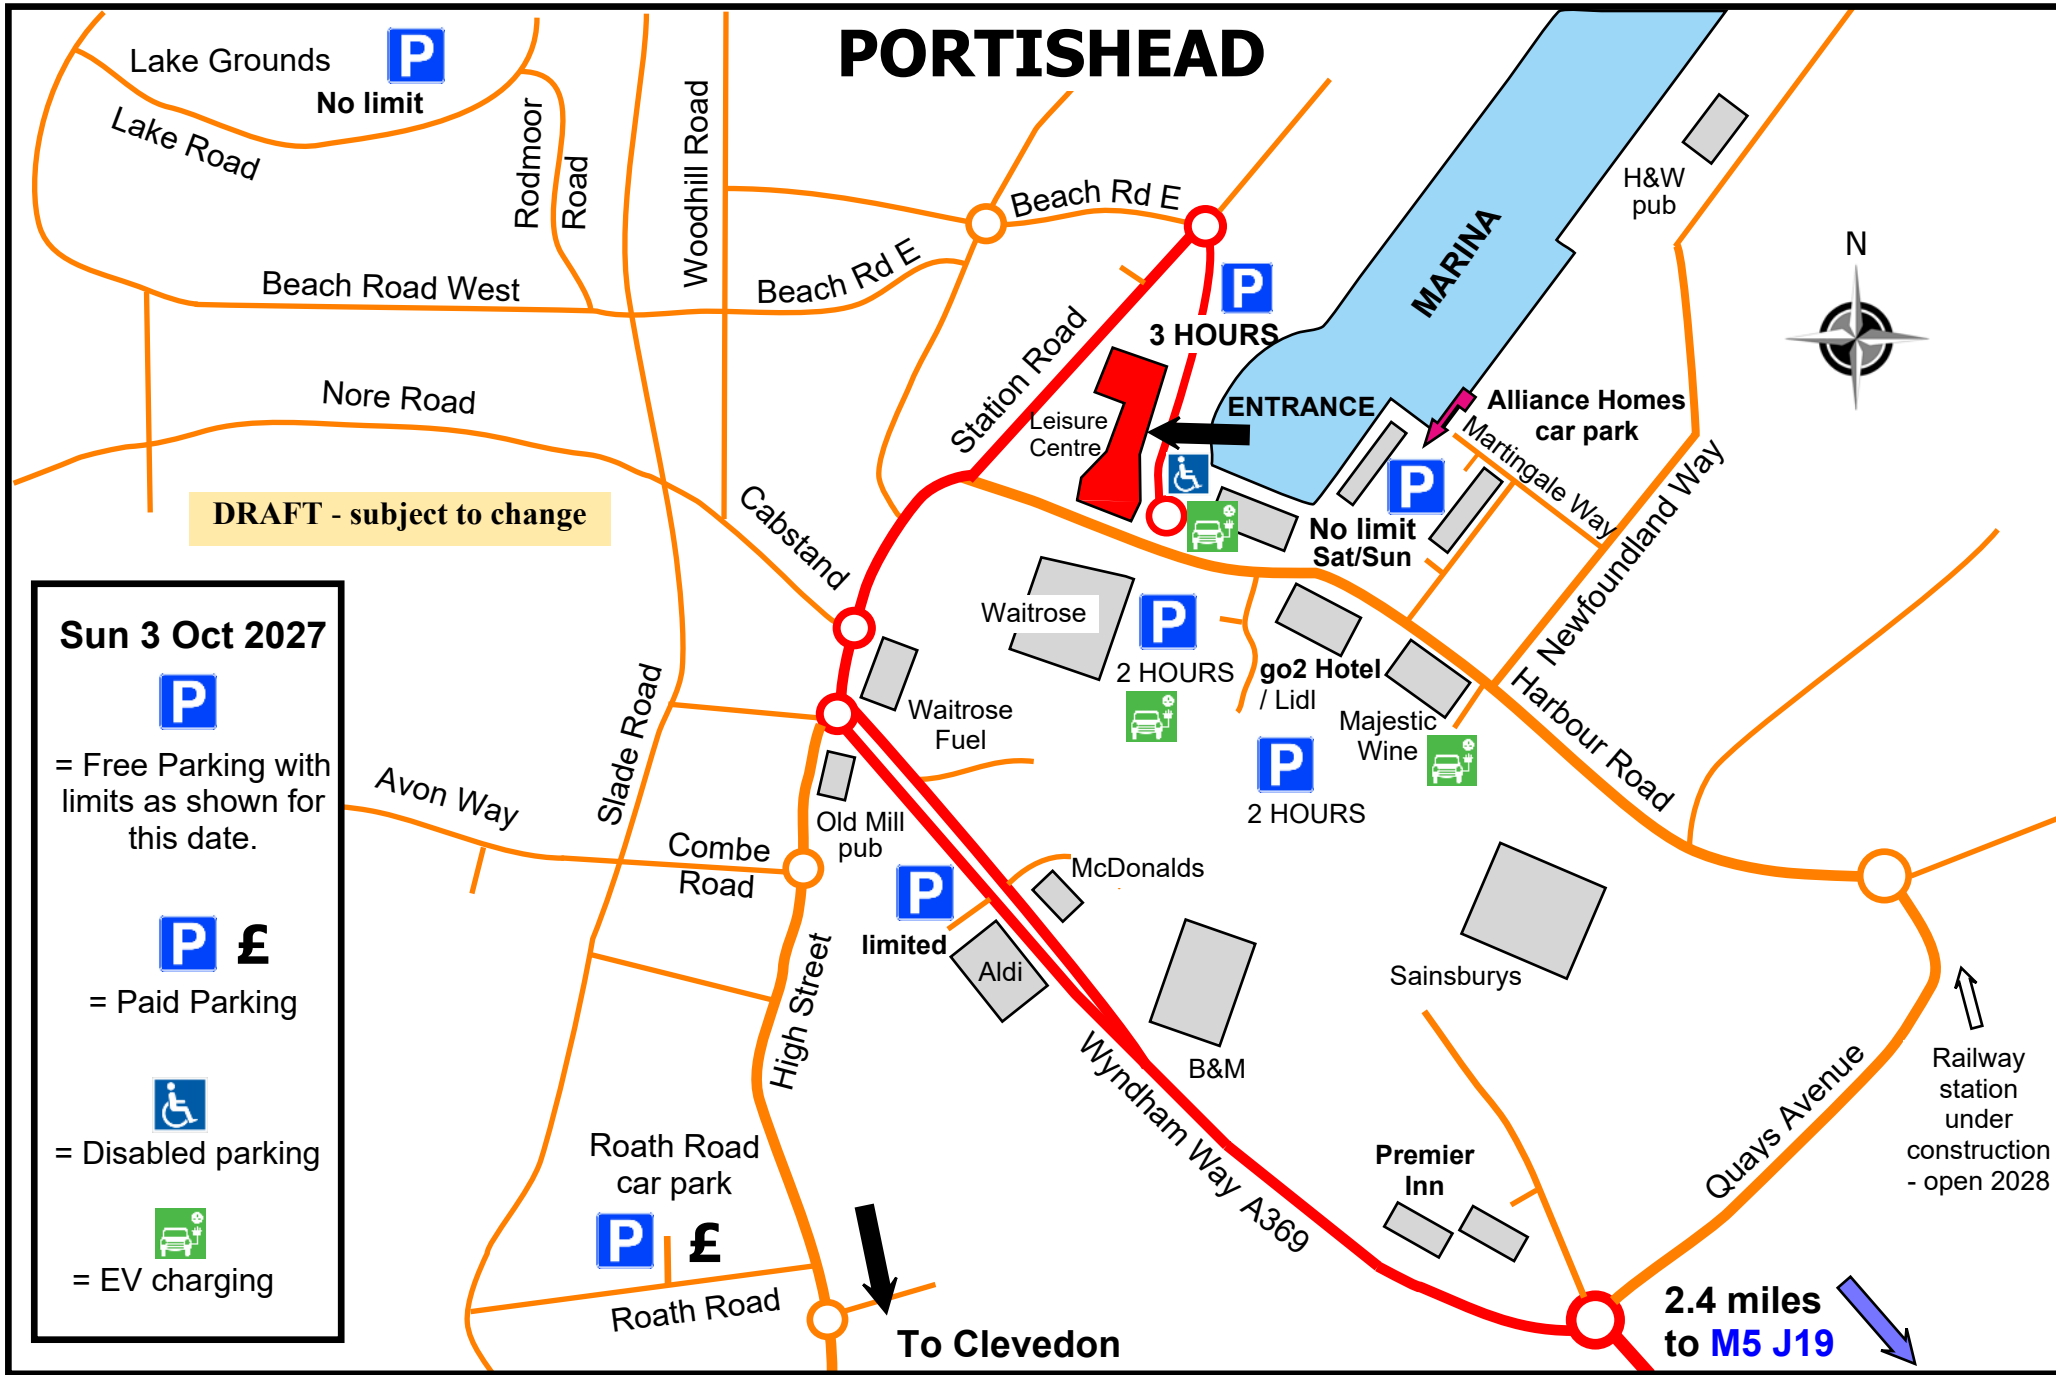

PORTISHEAD

DRAFT - subject to change

Sun 3 Oct 2027

- = Free Parking with limits as shown for this date.
- = Paid Parking
- = Disabled parking
- = EV charging

To Clevedon

2.4 miles to M5 J19

Railway station under construction - open 2028

3 HOURS

ENTRANCE

MARINA

No limit Sat/Sun

2 HOURS

2 HOURS

limited

H&W pub

Premier Inn

Roath Road car park

Roath Road

Lake Grounds No limit

Lake Road

Rodmoor Road

Woodhill Road

Beach Road West

Beach Rd E

Nore Road

Station Road

Cabstand

Avon Way

Slade Road

Combe Road

High Street